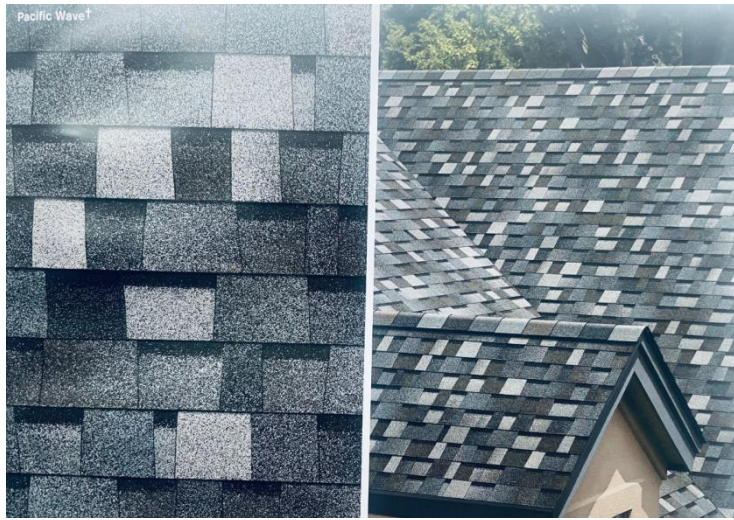

17 Westbrooke Ct, Voorhees 08043

**New roof application due to on-going leaking around skylights
came with the house (backside of house – see following reference pic)**

Upon assessments by 3 separate roofers, there is no guarantee for spot-repairs of this type due to the slope of the roof and the age of the shingles that could result in further damages upon any additional handling during the repair attempt. The current leaking areas show signs of previous failed attempt(s). None of the roofers would perform the subject spot-repairs.

**Reference “Pacific Wave” blue-tone shingles by Owens Corning:
SUBMIT FOR APPROVAL**

**Reference gray tone exterior paint:
HOA APPROVED - *Work to be performed***